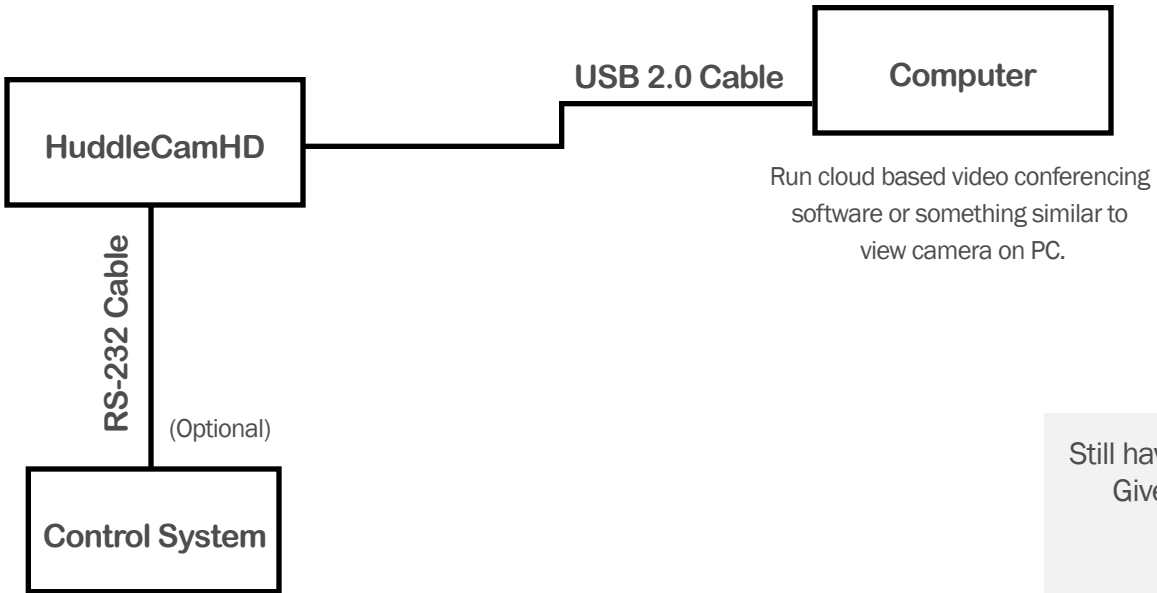

Pan/Tilt Movement	
Pan Movement	±359°
Tilt Rotation	+240°
Presets	64 Presets

Rear Board Connectors	
High Definition Interface	USB 2.0
Controller Signal Interface	Mini DIN-8 (VISCA IN, VISCA OUT/RS485)
Controller Signal Config.	IDip-Switch Pin 7/TTL Signal
Baud Rate	9600 bds
Power Supply Interface	DC 12V 2A

Electrial Index	
Power Supply Adaptor	12V DC 2A
Input Voltage	12V DC (10.5-14V DC)
Input Power	24W (Max)

Physical Dimensions	
Material	Aluminum, Plastic
Dimensions (W x H x D)	4.88" x 5.75" x 4.75" (123.9mm x 146.05mm x 120.65mm)
Working Environment	Indoor
Temperature	32 °F to + 113 °F
Power Supply	-14 °F to 140 °F
Color	Black, White, Silver

Connecting your HuddleCam

Still have questions?
Give us a call.

↓