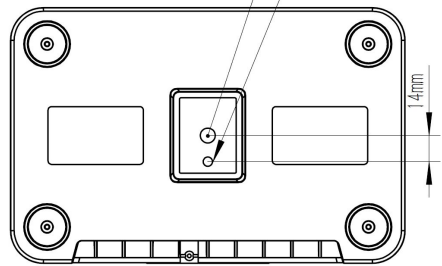

Depth 5-7mm, 1/4-20UNC

Depth 6mm, ϕ 5mm

HuddleCamHD

		HuddleCamHD								
						Model	SimpTrack Lite			
						Date	2023.09.15			
						Scale	1:3	Version	X1	
						Units	mm	View		