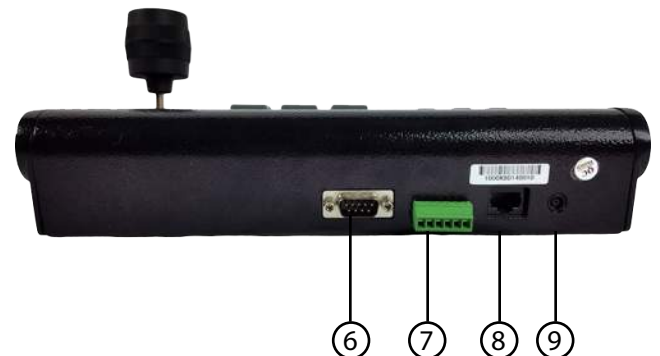

Compatibility

- VISCA Protocol
- PELCO-D Protocol
- PELCO-P Protocol

What's in the Box?

- Three-axis control keyboard
- RS232 cable
- DC12V Power Supply
- Manual

Features

- Durable Metal Housing
- VISCA, PELCO- P & D
- On Screen Display
- Variable Speed Controls
- Real Time Status Display
- Short Circuit Protection
- Pan, Tilt, Zoom Control
- Iris, Focus, Presets & More

HuddleCamHD

Model No: HC-JOY

Easy pan, tilt & zoom controls for any RS-232 VISCA protocol camera! Controls pan & tilt with variable speed. Use 2 & 3 dimensional joystick with "twist" control of focus and zoom

9. Power Connection

12V Power Connection

Specifications

Key Technical Specifications

Connections:	RS-232, RS-485, RS-422
Baud Rate:	1200/2400/4800/9600 bps
Interfaces:	RJ45: RS485; 6SCT: RS485/RS422; DB9: RS232.
Maximum Cameras:	Control up to 256 Cameras
Maximum Distance:	3,937' (1200m) using 24 guage twisted pair

Operational Specifications

Power:	5W (12VDC)
Working Temp:	14° F to 122° F (-10° to +50° C).
Working Humidity:	10 ~ 90% (non-condensation)
Weight:	2.32 lbs 1.05 kg
Dimensions:	10.69"(L) x 7.5"(W) x 4.06(H) 271.5mm(L) x 190.5mm(W) x 103.2mm(H)